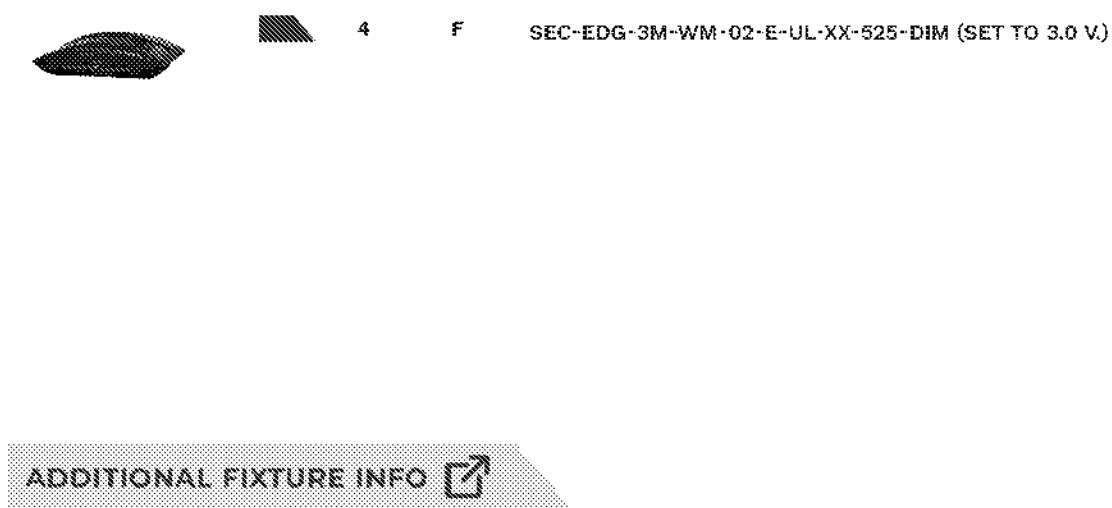

Table with columns: QTY, LABEL, DESCRIPTION. Row 1: 20, A, CAN-228-PS-RM-06-E-UL-XX-525-67K (SWITCH POSITION 3)

Table with columns: QTY, LABEL, DESCRIPTION. Row 1: 1, B, FCF1103-UNV-4K-CR160-9L-XXX-25-FA12

Table with columns: QTY, LABEL, DESCRIPTION. Row 1: 16, C, PIVY-EDG-3M-P3-02-E-UL-XX-350-67K

Table with columns: QTY, LABEL, DESCRIPTION. Row 1: 1, E, SEC-EDG-3M-WM-02-E-UL-XX-625

Table with columns: QTY, LABEL, DESCRIPTION. Row 1: 1, G, OSQ-ML-C-DA-XX + OSQ-M-C-16L-57K-7-4M-UL-NM-XX-Q4

228 Series™ LED Recessed Canopy Luminaire. Product Description, Performance Summary, Accessories, Ordering Information.

FCF1103 Outdoor Lighting. Product Description, Performance Summary, Accessories, Ordering Information.