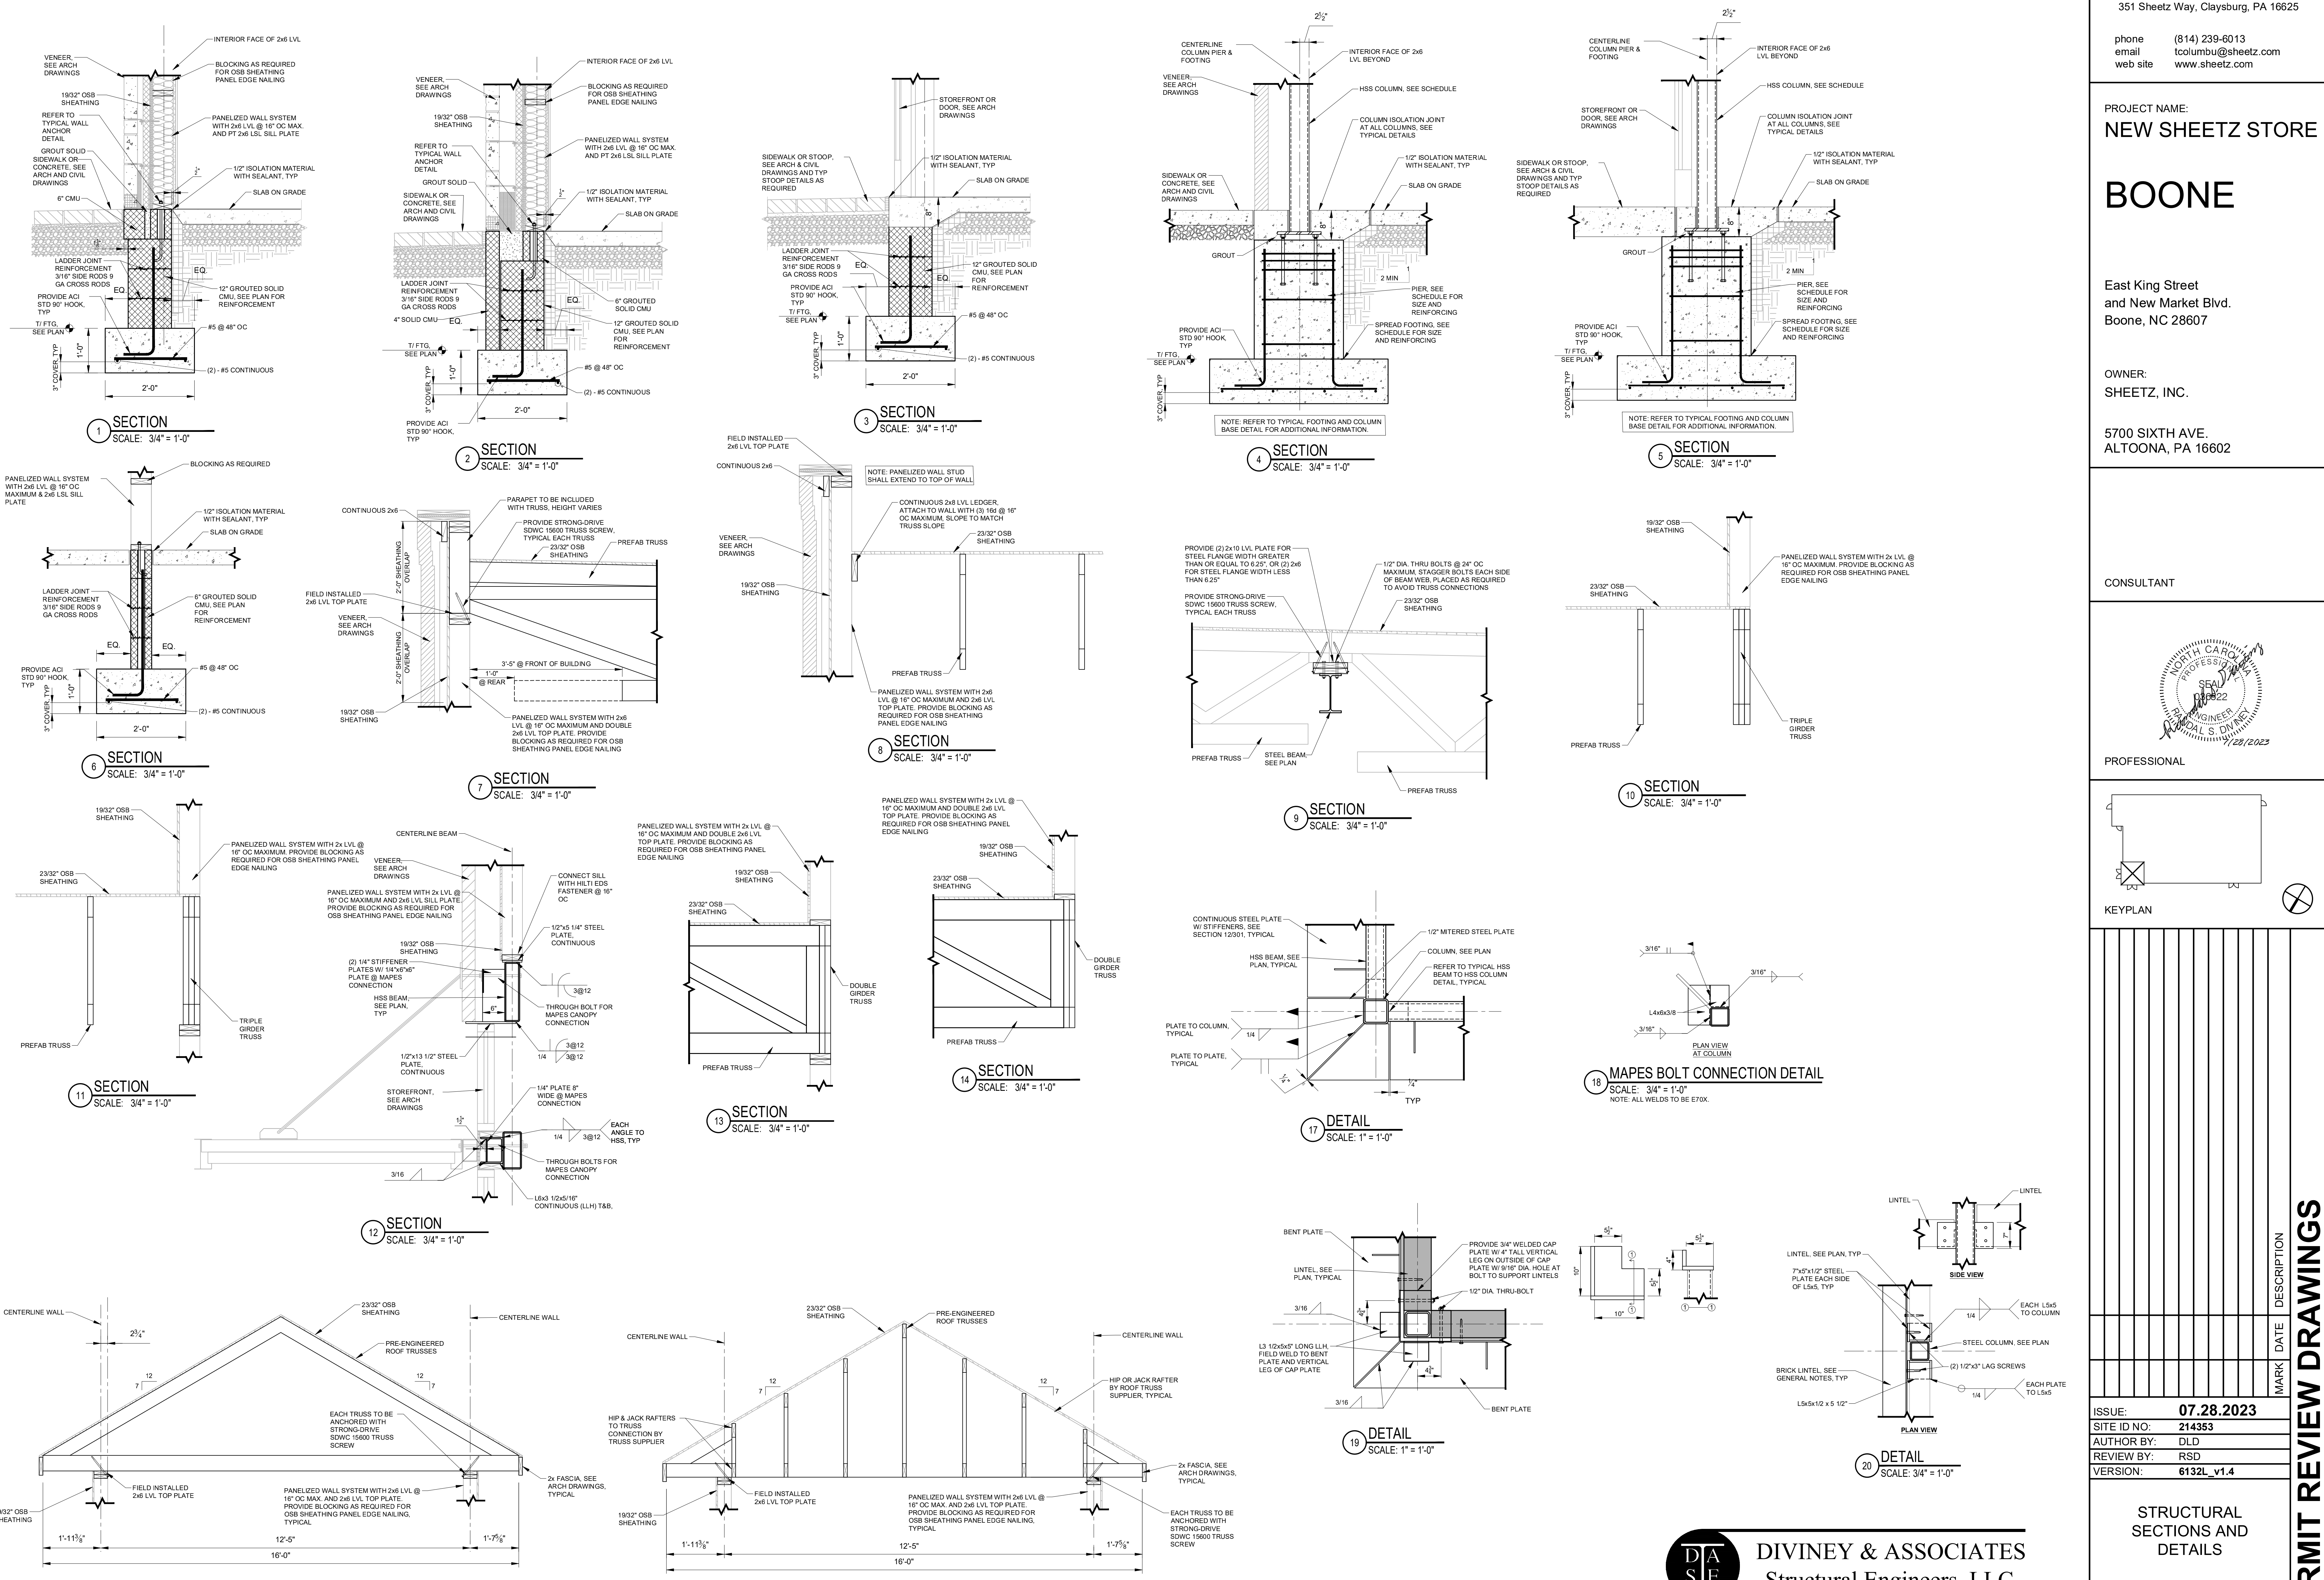

PROJECT NAME:
NEW SHEETZ STORE

BOONE

East King Street
and New Market Blvd.
Boone, NC 28607

OWNER:
SHEETZ, INC.

5700 SIXTH AVE.
ALTOONA, PA 16602

CONSULTANT

PROFESSIONAL

KEYPLAN

STRUCTURAL
SECTIONS AND
DETAILS

S301

PERMIT REVIEW DRAWINGS

MARK	DATE	DESCRIPTION

ISSUE: 07.28.2023
SITE ID NO: 214353
AUTHOR BY: DLD
REVIEW BY: RSD
VERSION: 6132L_v1.4